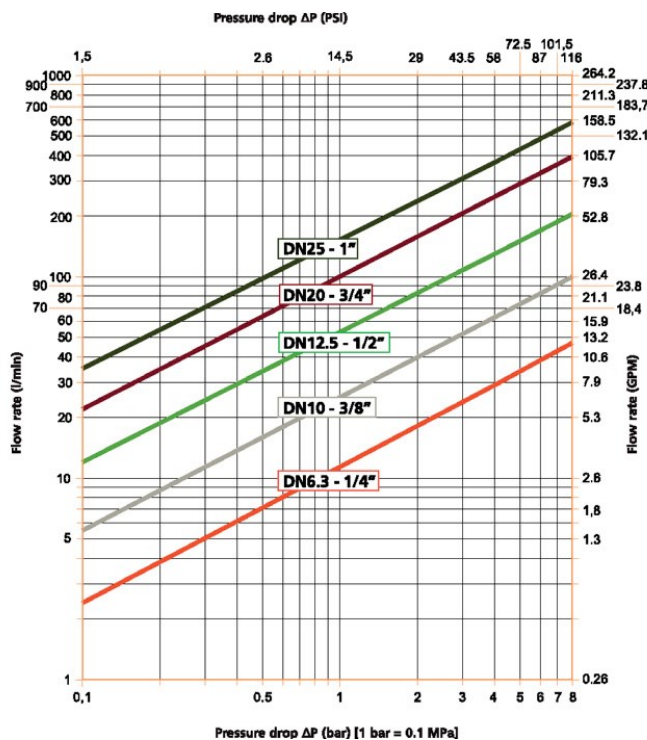

Note: ISO flat face couplings available on request.

Size	Max Pressure	Rated Flow
1/4"	450	29
3/8"	350	69
1/2"	300	122
3/4"	280	250
1"	250	425

DISTRIBUTOR:

Doc: Couplings—06/17

POWAUTO

DAVID BROWN
HYDRAULICS